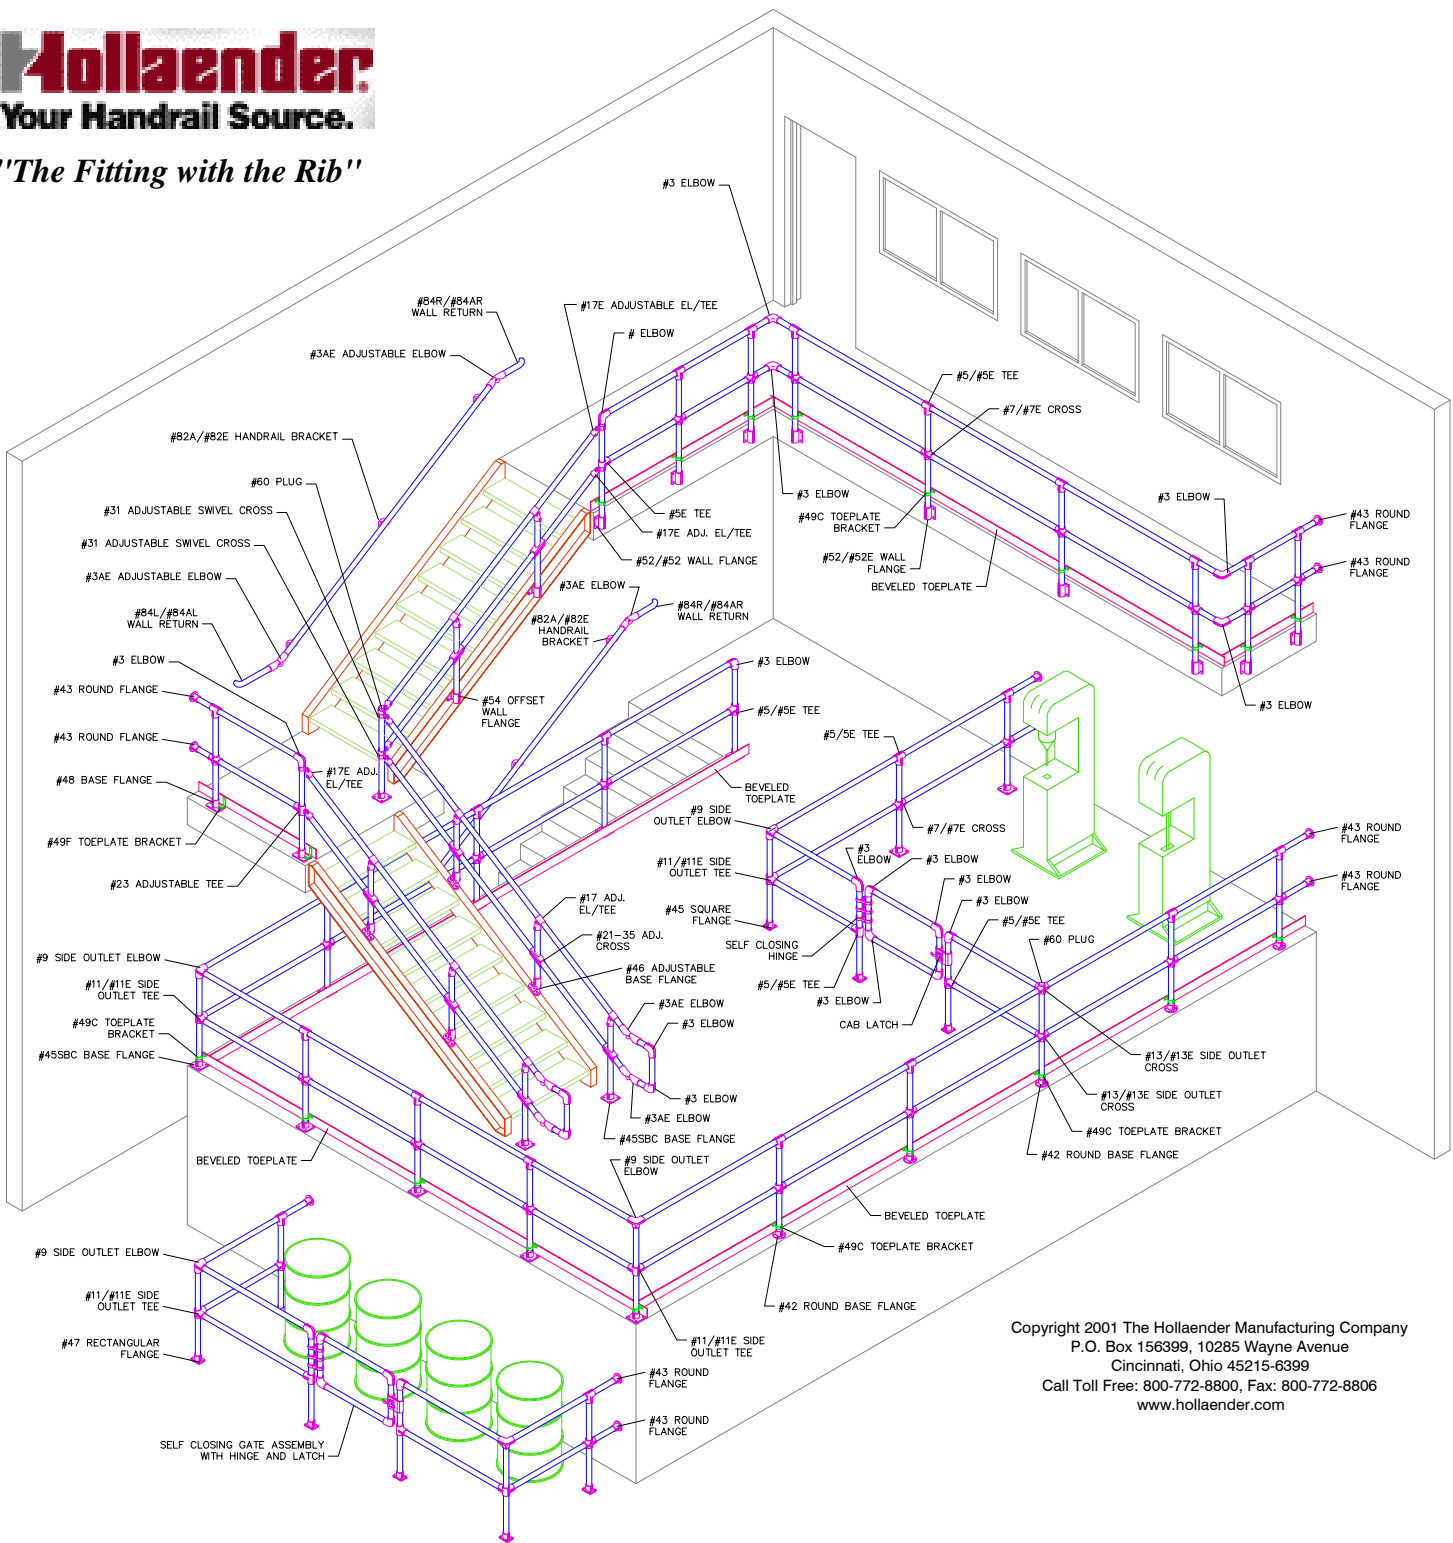

Hollaender

Your Handrail Source.

"The Fitting with the Rib"

Copyright 2001 The Hollaender Manufacturing Company
 P.O. Box 156399, 10285 Wayne Avenue
 Cincinnati, Ohio 45215-6399
 Call Toll Free: 800-772-8800, Fax: 800-772-8806
www.hollaender.com